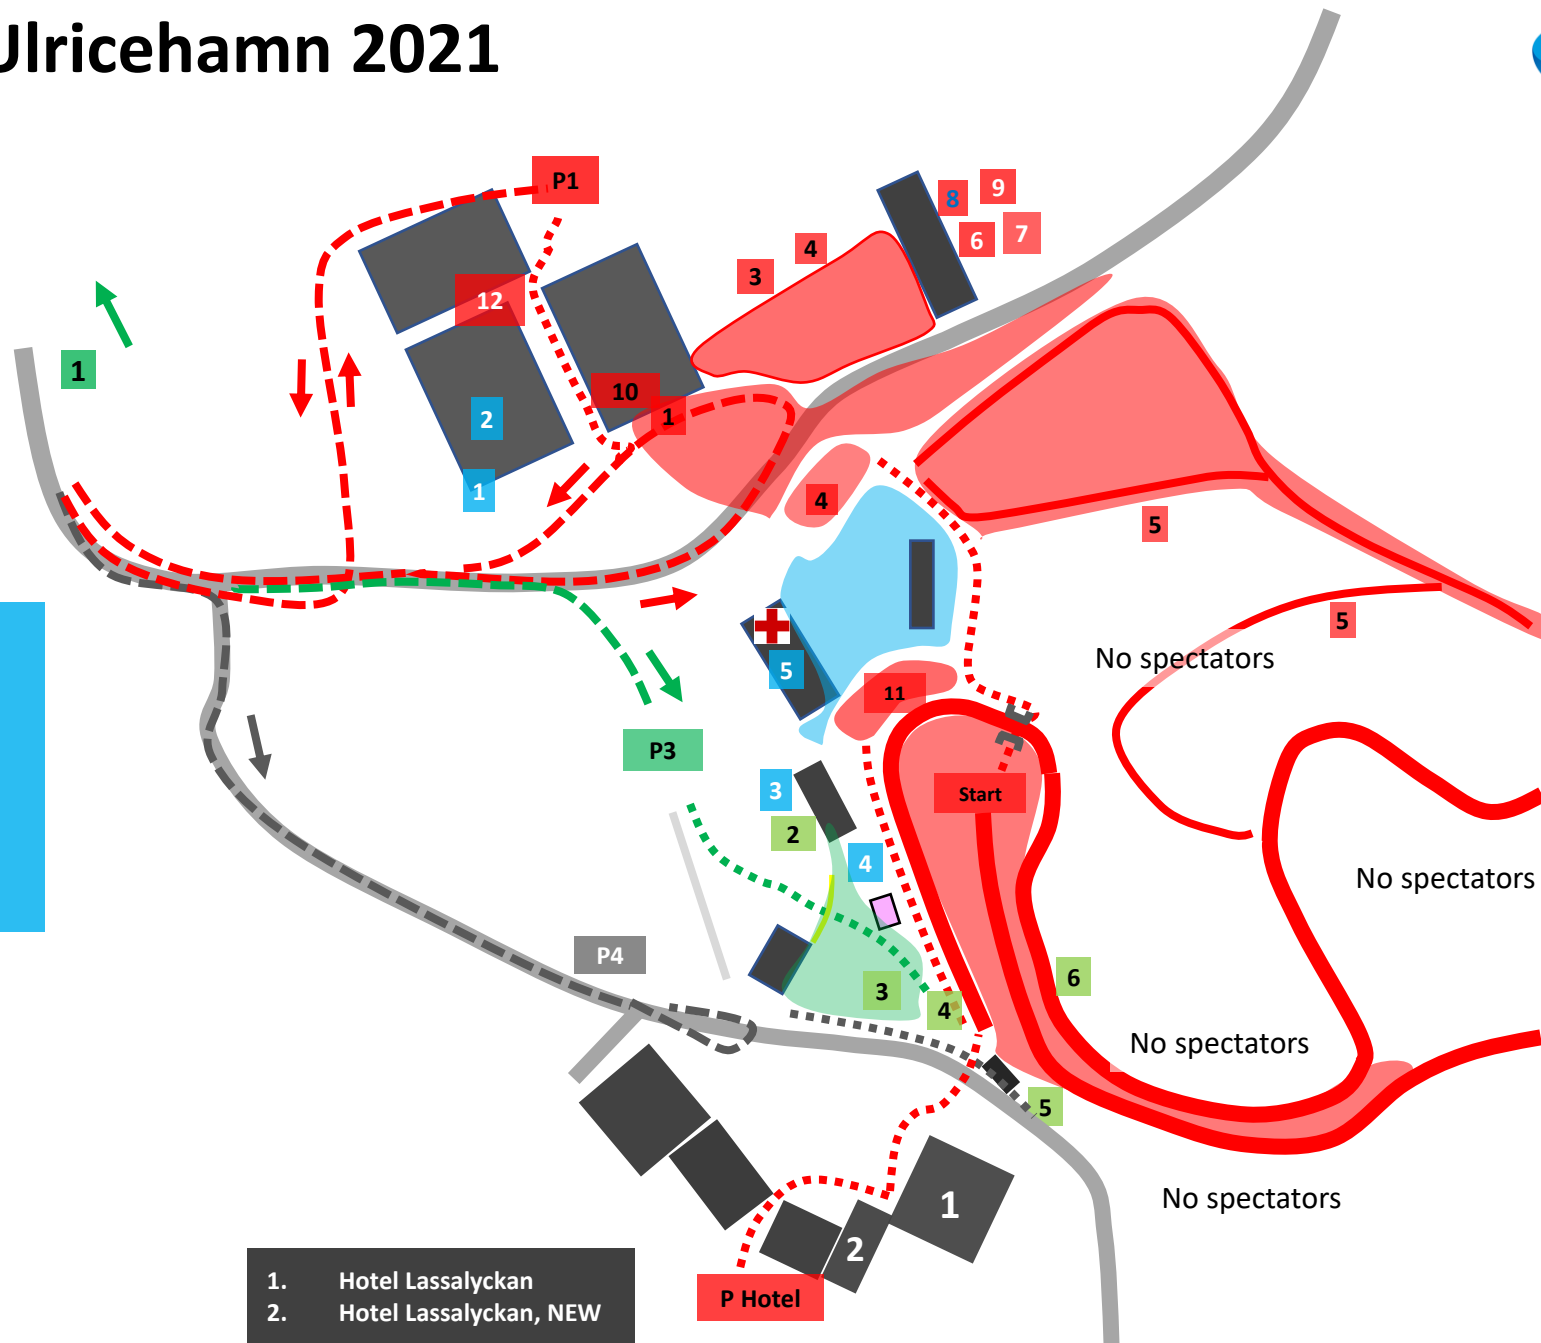

# Venue Ulricehamn 2021

- TEAMS/SRS**
1. Bus stop /car drop
  3. Wax trucks
  4. Wax cabins
  5. Warm Up
  6. Race Office
  7. Team Service Office
  8. Team Hospitality
  9. Finance office
  10. Test Central
  11. Pre-start area, boxes
  12. Transportation Office
- TCM, digital**
- MEDIA and TV**
1. Accreditation pick-up
  2. Mediacenter
  3. TV-compound
  4. Mixed Zone
  5. Photo Stand
  6. Small Screen

- LOC, volunteers**
1. Accred. pickup
  2. Food and rest, LOC 2
  3. Food and rest, LOC 1
  4. Venue production, Studio Lassalyckan
  5. OC-office, Covid 19 office

-  Bus/car flow
-  Walking flow
-  Race course

1. Hotel Lassalyckan
2. Hotel Lassalyckan, NEW

1. P Hotel
2. P Hotel

No spectators

No spectators

No spectators

No spectators