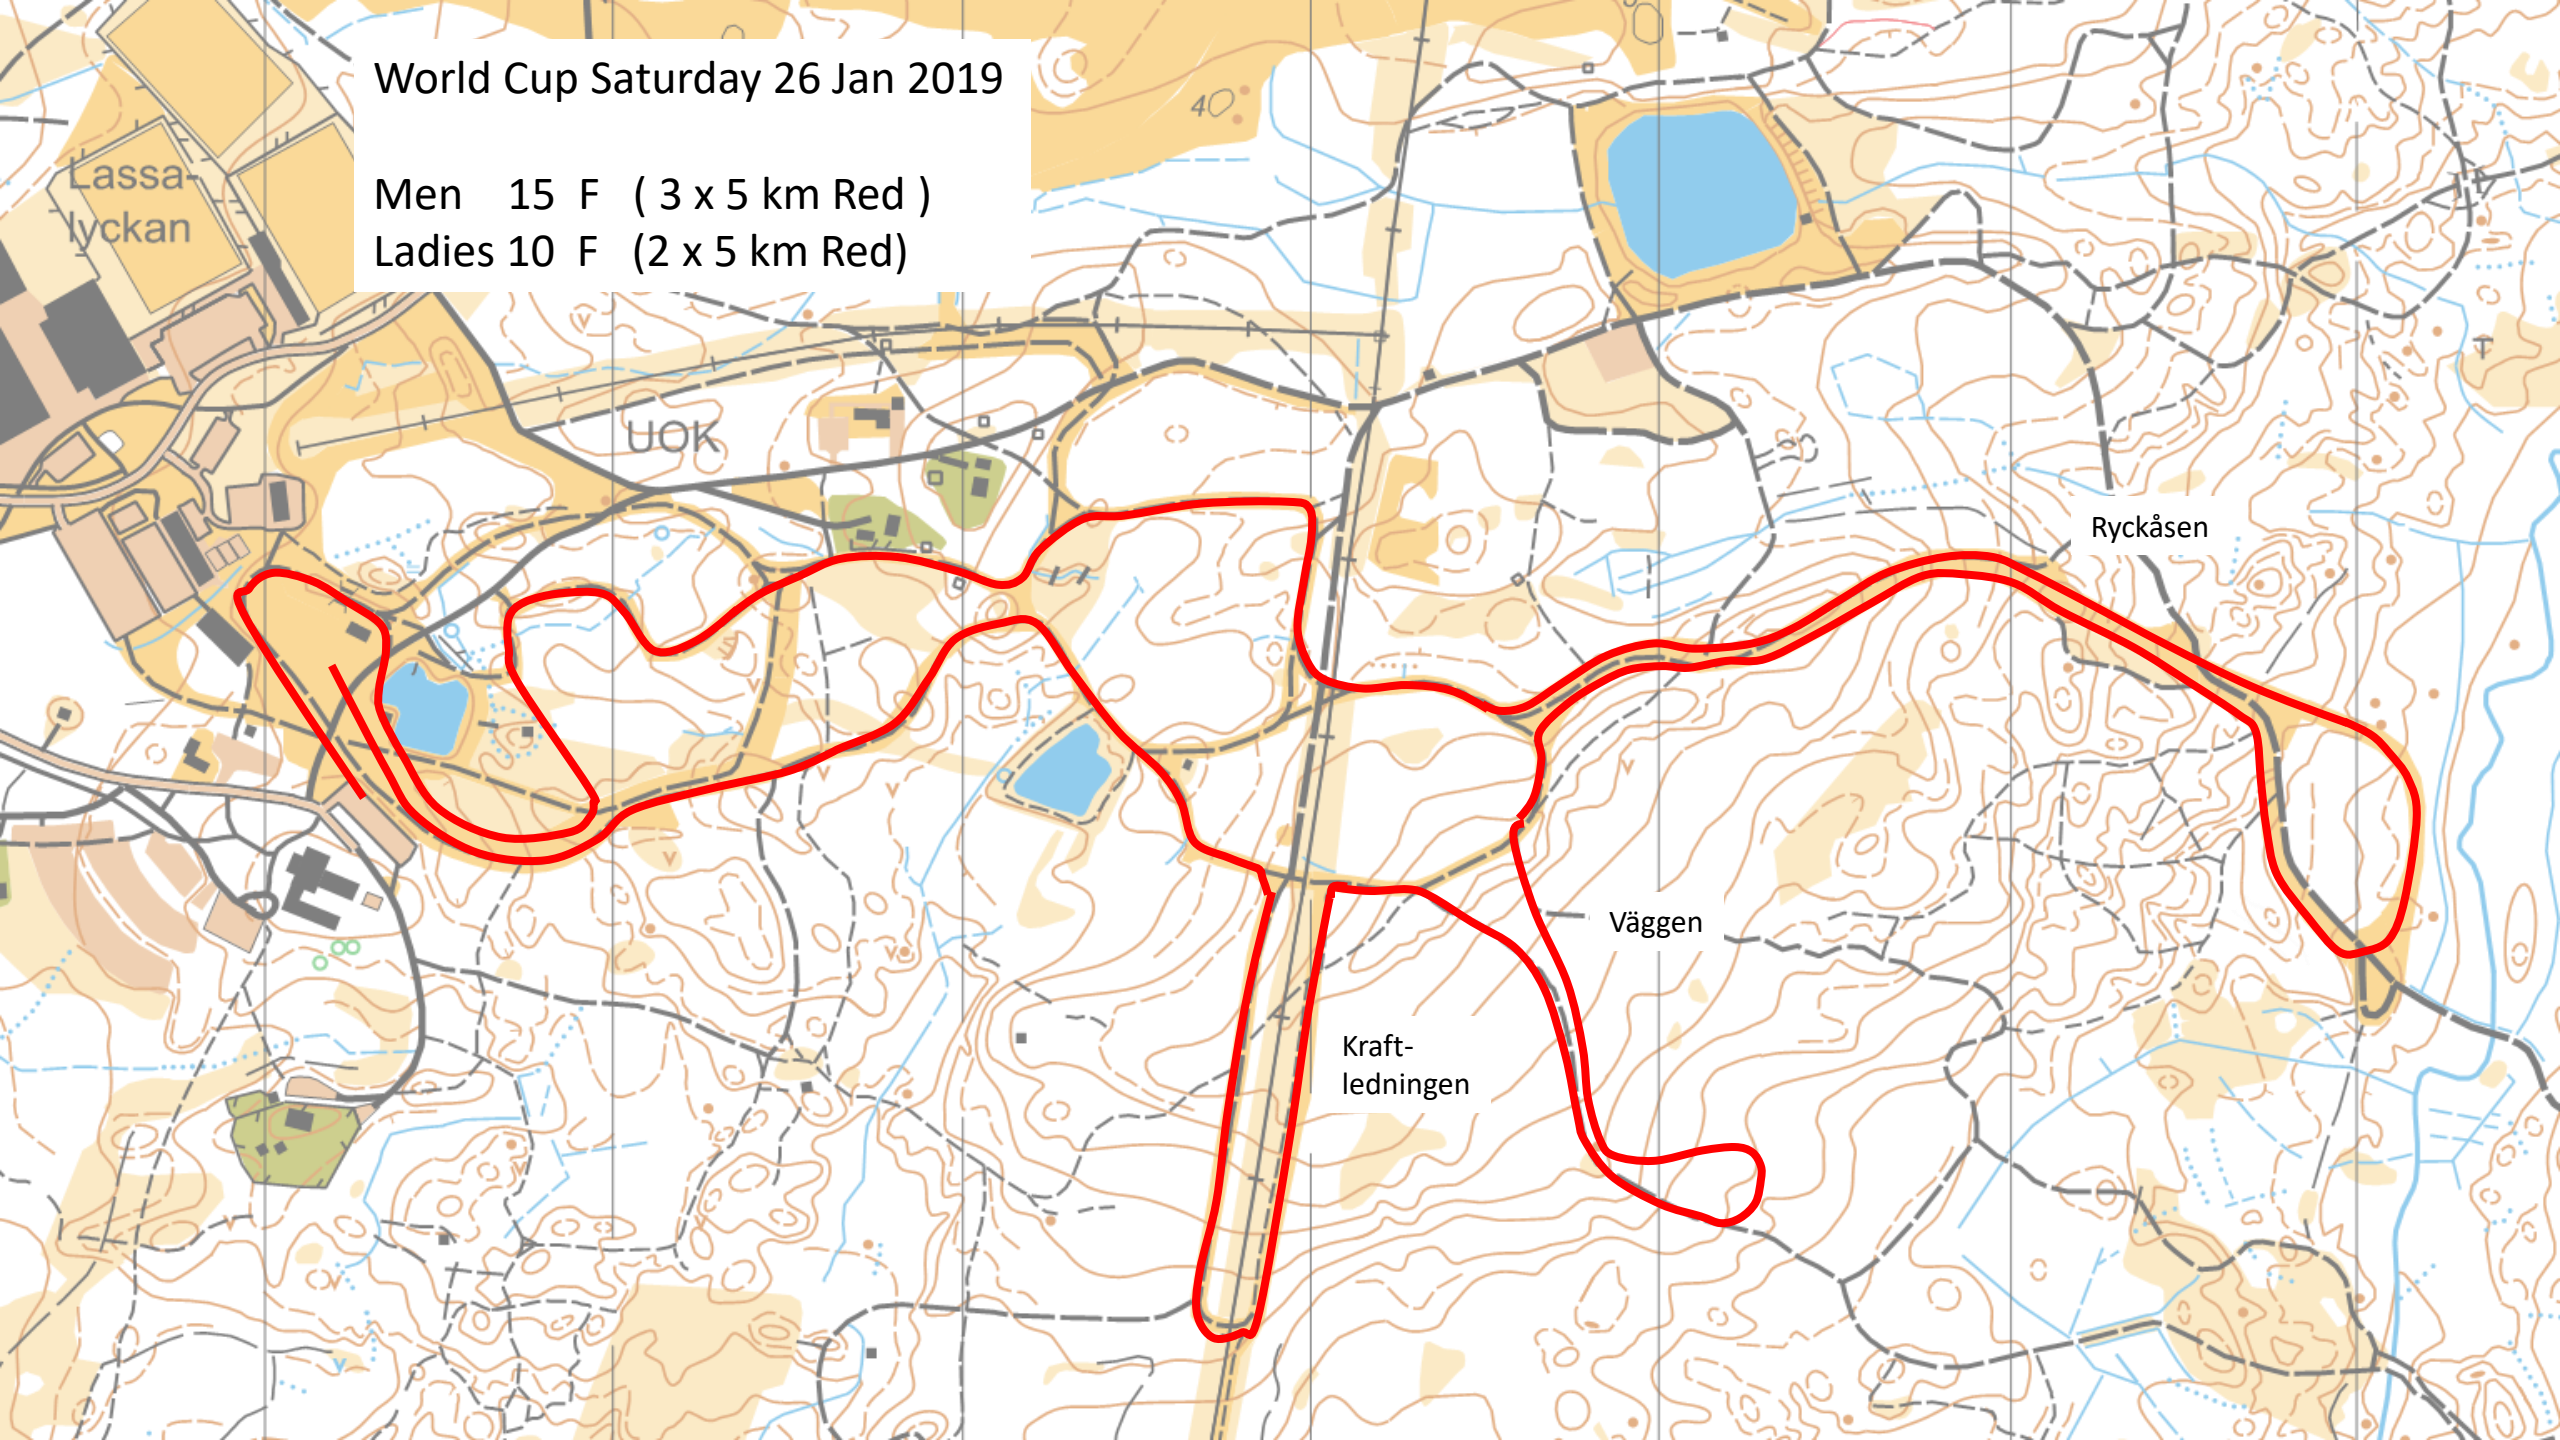

World Cup Saturday 26 Jan 2019

Men 15 F (3 x 5 km Red)

Ladies 10 F (2 x 5 km Red)

World Cup Sunday 27 Jan 2019

Men Relay 4 x 7,5 km (2 x 3,75 km Blue)

Ladies Relay 4 x 5 km (3,75 km Blue + 1,25 km Green)